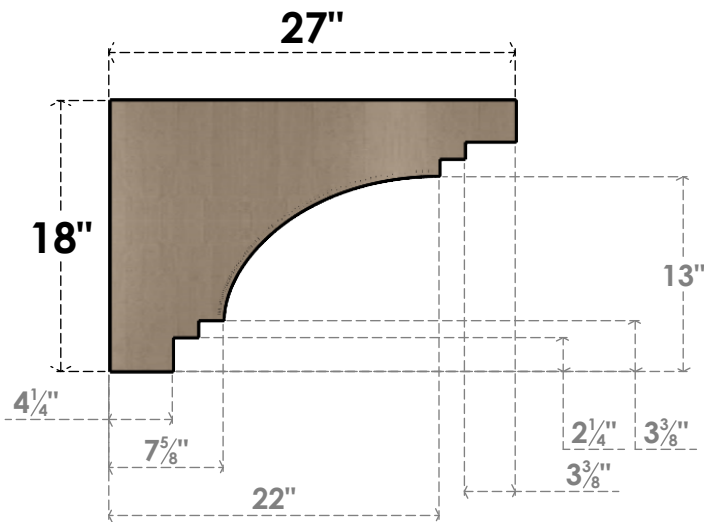

ITEM NUMBER: CORU09X27X18PECRCPR

9"W X 27"D X 18"H SERIES 3 CLASSIC PESCADERO ROUGH CEDAR
TIMBERTHANE FAUX WOOD CORBEL, PRIMED

SIDE PROFILE

FRONT PROFILE

ISOMETRIC

EKENA MILLWORK
2300 WEST MAIN ST.
CLARKSVILLE, TX 75426
TOLL FREE: 866-607-0453
WWW.EKENAMILLWORK.COM

NOTES

1. INSTALLATION TO BE COMPLETED IN ACCORDANCE WITH MANUFACTURER'S SPECIFICATIONS.
2. DRAWING MAY NOT BE TO SCALE
3. THIS DRAWING IS INTENDED FOR DESIGN AND PLANNING PURPOSES ONLY.
4. ALL INFORMATION CONTAINED HEREIN WAS CURRENT AT THE TIME OF DEVELOPMENT BUT MUST BE REVIEWED AND APPROVED BY THE PRODUCT MANUFACTURER TO BE CONSIDERED ACCURATE.
5. TIMBERTHANE ARCHITECTURAL PRODUCTS ARE MADE FROM HIGH DENSITY URETHANE AND COME FACTORY PRIMED