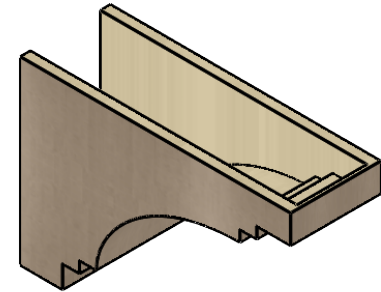

ITEM NUMBER: CORU09X27X18PECRCPR

9"W X 27"D X 18"H SERIES 3 CLASSIC PESCADERO ROUGH CEDAR
TIMBERTHANE FAUX WOOD CORBEL, PRIMED

SIDE PROFILE

FRONT PROFILE

ISOMETRIC

EKENA MILLWORK
2300 WEST MAIN ST.
CLARKSVILLE, TX 75426
TOLL FREE: 866-607-0453
WWW.EKENAMILLWORK.COM

NOTES

1. INSTALLATION TO BE COMPLETED IN ACCORDANCE WITH MANUFACTURER'S SPECIFICATIONS.
2. DRAWING MAY NOT BE TO SCALE
3. THIS DRAWING IS INTENDED FOR DESIGN AND PLANNING PURPOSES ONLY.
4. ALL INFORMATION CONTAINED HEREIN WAS CURRENT AT THE TIME OF DEVELOPMENT BUT MUST BE REVIEWED AND APPROVED BY THE PRODUCT MANUFACTURER TO BE CONSIDERED ACCURATE.
5. TIMBERTHANE ARCHITECTURAL PRODUCTS ARE MADE FROM HIGH DENSITY URETHANE AND COME FACTORY PRIMED