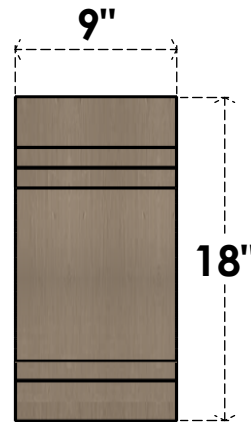

ITEM NUMBER: CORU09X27X18PECRCPR

9"W X 27"D X 18"H SERIES 3 CLASSIC PESCADERO ROUGH CEDAR
TIMBERTHANE FAUX WOOD CORBEL, PRIMED

SIDE PROFILE

FRONT PROFILE

ISOMETRIC

EKENA MILLWORK
2300 WEST MAIN ST.
CLARKSVILLE, TX 75426
TOLL FREE: 866-607-0453
WWW.EKENAMILLWORK.COM

NOTES

1. INSTALLATION TO BE COMPLETED IN ACCORDANCE WITH MANUFACTURER'S SPECIFICATIONS.
2. DRAWING MAY NOT BE TO SCALE
3. THIS DRAWING IS INTENDED FOR DESIGN AND PLANNING PURPOSES ONLY.
4. ALL INFORMATION CONTAINED HEREIN WAS CURRENT AT THE TIME OF DEVELOPMENT BUT MUST BE REVIEWED AND APPROVED BY THE PRODUCT MANUFACTURER TO BE CONSIDERED ACCURATE.
5. TIMBERTHANE ARCHITECTURAL PRODUCTS ARE MADE FROM HIGH DENSITY URETHANE AND COME FACTORY PRIMED